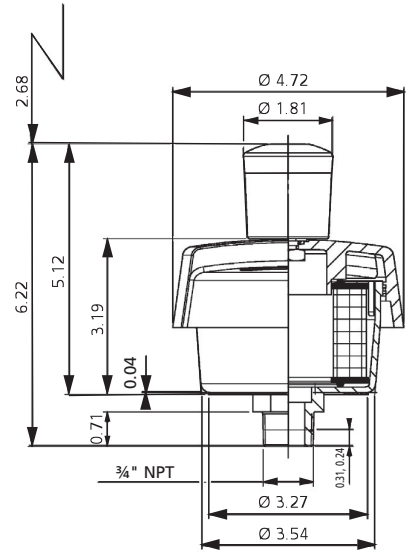

PABR7P3W.75

PABR7P3W.75 Plastic Air Breather with visual indicator and replaceable element, 3/4" threaded connection, 3 micron element

This air breather from Schroeder offers two unique features:

- Visual analog indicator that shows the current contamination level as a percentage
- Replaceable element – only the element is replaced, cutting down on the overall operating costs
- Visual indicator shows current contamination levels
- Shows level even when system is shut down
- Replacing just the element cuts down on costs
- Activation of the manual yellow button returns indicator to original setting following element replacement
- Filter element rating 3 µm absolute
- Compatible with commercial industrial hydraulic fluids
- Threaded connection fits 3/4" NPTF
- Range of indication: 0.5 psi (0.035 bar)

Replacement Element P/N = R-PAB7-3